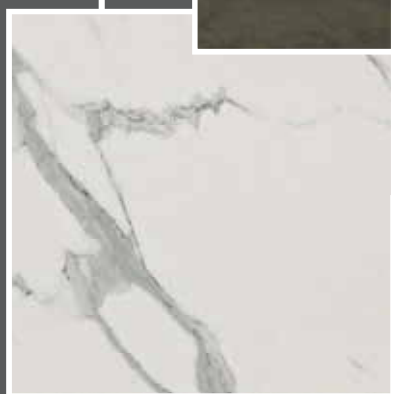

PROGRAMMA MATHERIA 22

EFFETTI URBAN
PIETRA

EFFETTI PET
OPACHI E LUCIDI

EFFETTI URBAN
METALLO

FINITURE PER OGNI ESIGENZA
QUALITA' ESTETICA
COMPETITIVITA'