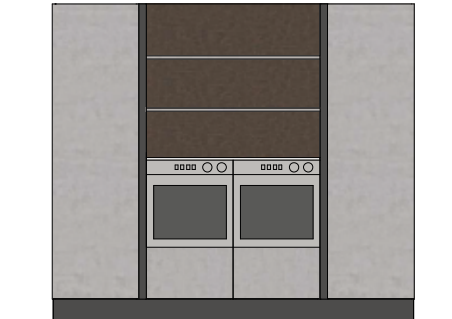

MATHERIA 22

MALTA

CARATTERISTICHE