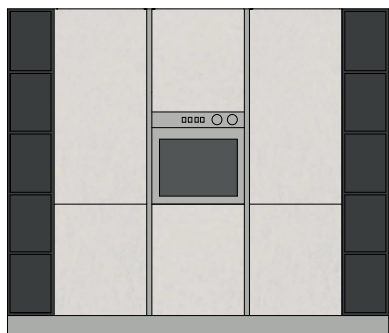

MATHERIA 22 MALTA + PET

CARATTERISTICHE

PROSPETTO COLONNE