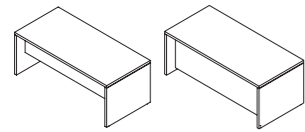

scheda tecnica *technical data*

Scrivania direzionale/
Executive desk
L 190/220 P 90 H 75